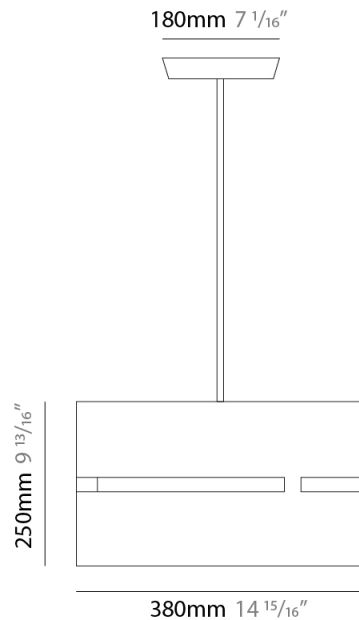

LUZ OCULTA METAL SUSPENSION

D51031-

base number _____
Finish Options _____

1. To build a product code in our configurator select the specify button on the base model # product page
2. To build a manual product code on this datasheet choose from the options listed below in blue font and add the suffix to the base model #

GENERAL

Series: Luz Oculta _____
Subseries: Luz Oculta Metal _____
Brand: Fambuena _____
Division: Design _____
Mounting Type: Suspension _____
Mounting Location: Ceiling _____
Subcategory: Pendant _____

PHYSICAL

Shape: Rectangle _____
Diameter (mm): 380 _____
Diameter (in): 14 ¹⁵/₁₆ _____
Height (mm): 250 _____
Height (in): 10 _____
Light Distribution: Direct / Indirect _____
Fixture Finish: [BRA](#) / [BRZ](#) / [ABR](#) _____
Fixture Material: Metal _____
Cable Details: Cable length 2000mm / 79" _____

ELECTRICAL

Number of Lamps: 1 _____
Lamp Type: LED Retrofit _____
Lamp Shape: A19 _____
Bulb Included: Bulb Not Included _____
Max. Wattage Per Lamp (W): 8 _____
Lamp Base: E26 _____
Input Voltage (V): 120 _____
Upon Request: 277Vac / GU24 _____

LED

OPTICAL

RATINGS AND CERTIFICATIONS

Certified By: Certified for North American Standards _____
IP rating: IP20 _____