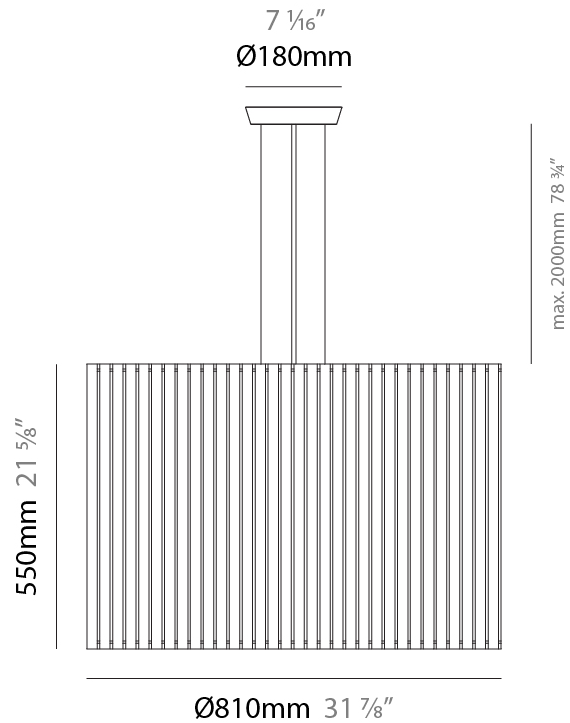

PROJECT	_____
TYPE	_____
SPECIFIER	_____
QUANTITY	_____
DATE	_____

LUZ OCULTA WOOD SUSPENSION

D51035- _____ - _____
base number   Finish   Finish
                         Options   Options

1. To build a product code in our configurator select the specify button on the base model # product page
2. To build a manual product code on this datasheet choose from the options listed below in blue font and add the suffix to the base model #

GENERAL

Series: Luz Oculta
Subseries: Luz Oculta Wood
Brand: Fambuena
Division: Design
Mounting Type: Suspension
Mounting Location: Ceiling
Subcategory: Pendant

PHYSICAL

Shape: Rectangle
Diameter (mm): 810
Diameter (in): 31 7/8
Height (mm): 550
Height (in): 21 5/8
Light Distribution: Direct / Indirect
Fixture Finish: [DOW](#) / [NAT](#)
Holder Finish: [BRA](#) / [BRZ](#)
Fixture Material: Metal / Wood
Cable Details: Cable length 2000mm / 79"

ELECTRICAL

Number of Lamps: 3
Lamp Type: LED Retrofit
Lamp Shape: A19
Bulb Included: Bulb Not Included
Total Output Wattage (W): 36
Max. Wattage Per Lamp (W): 12
Lamp Base: E26
Input Voltage (V): 120
Upon Request: 277Vac / GU24

LED

OPTICAL

RATINGS AND CERTIFICATIONS

Certified By: Certified for North American Standards
IP rating: IP20