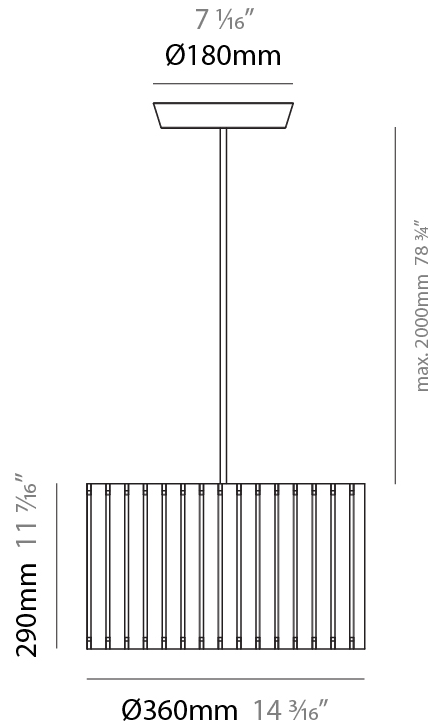

PROJECT	_____
TYPE	_____
SPECIFIER	_____
QUANTITY	_____
DATE	_____

LUZ OCULTA WOOD SUSPENSION

D51039- _____ - _____
base number   Finish   Finish
                         Options   Options

1. To build a product code in our configurator select the specify button on the base model # product page
2. To build a manual product code on this datasheet choose from the options listed below in blue font and add the suffix to the base model #

GENERAL

Series: Luz Oculta
Subseries: Luz Oculta Wood
Brand: Fambuena
Division: Design
Mounting Type: Suspension
Mounting Location: Ceiling
Subcategory: Pendant

PHYSICAL

Shape: Rectangle
Diameter (mm): 360
Diameter (in): 14 ³/₁₆
Height (mm): 290
Height (in): 11 ⁷/₁₆
Light Distribution: Direct / Indirect
Fixture Finish: [DOW / NAT](#)
Holder Finish: BRA / BRZ
Fixture Material: Metal / Wood
Cable Details: Cable length 2000mm / 79"

ELECTRICAL

Number of Lamps: 1
Lamp Type: LED Retrofit
Lamp Shape: A19
Bulb Included: Bulb Not Included
Max. Wattage Per Lamp (W): 7
Lamp Base: E26
Input Voltage (V): 120
Upon Request: 277Vac / GU24

LED

OPTICAL

RATINGS AND CERTIFICATIONS

Certified By: Certified for North American Standards
IP rating: IP20