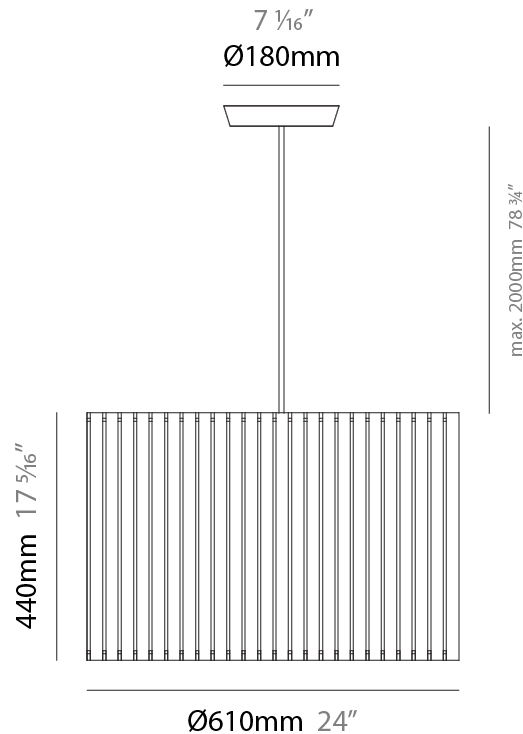

LUZ OCULTA WOOD SUSPENSION

D51037- _____ - _____

base number   Finish Options   Finish Options

1. To build a product code in our configurator select the specify button on the base model # product page
2. To build a manual product code on this datasheet choose from the options listed below in blue font and add the suffix to the base model #

GENERAL

Series: Luz Oculta
Subseries: Luz Oculta Wood
Brand: Fambuena
Division: Design
Mounting Type: Suspension
Mounting Location: Ceiling
Subcategory: Pendant

PHYSICAL

Shape: Rectangle
Diameter (mm): 610
Diameter (in): 24
Height (mm): 440
Height (in): 17 ⁵/₁₆"
Light Distribution: Direct / Indirect
Fixture Finish: [DOW](#) / [NAT](#)
Holder Finish: BRA / BRZ
Fixture Material: Metal / Wood
Cable Details: Cable length 2000mm / 79"

ELECTRICAL

Number of Lamps: 1
Lamp Type: LED Retrofit
Lamp Shape: A19
Bulb Included: Bulb Not Included
Max. Wattage Per Lamp (W): 12
Lamp Base: E26
Input Voltage (V): 120
Upon Request: 277Vac / GU24

LED

OPTICAL

RATINGS AND CERTIFICATIONS

Certified By: Certified for North American Standards
IP rating: IP20